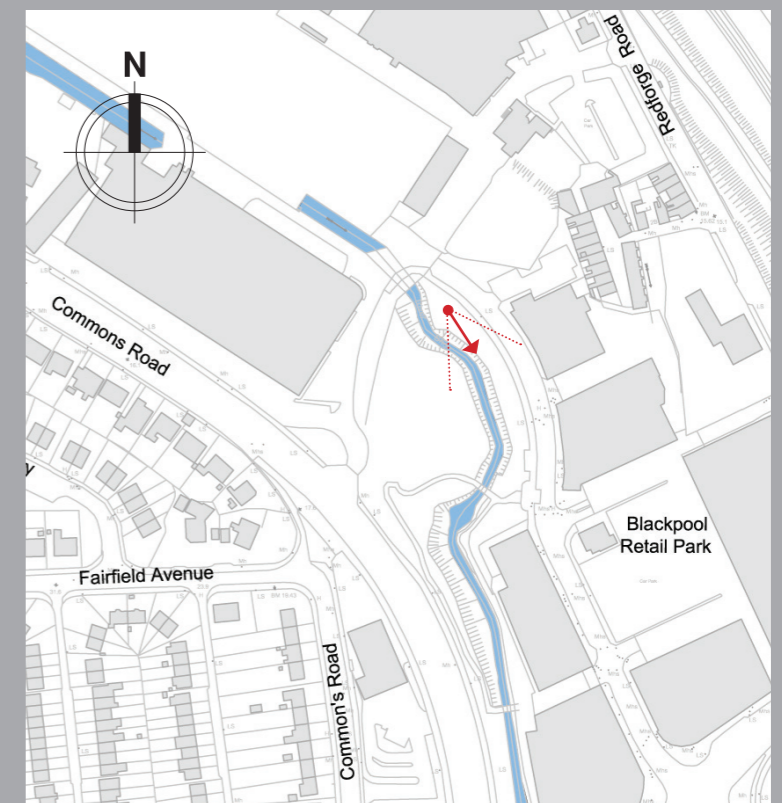

Existing

Proposed

Photomontage 9

Blackpool Flood Defences Cork City

November 2015

This map is not shown to scale and should be used only for the purposes of indicating viewpoints for photomontage series. No measures should be taken from this map and some recent constructions may not be represented.